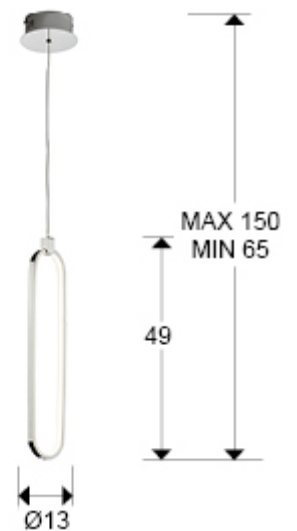

Colette

787147

1 Light Pendants

LED lamp of 1 light, made of aluminium, chrome finish. Opal silicone diffusers. Adjustable in length. 13W LED, 1170 lm, 3000 K.

· This lamp is supplied with GRAVITY TOGGLES, to improve ceiling fixing.

GENERAL INFORMATION

Catalogue: i42 Iluminación
Page: 127
EAN Code: 8435435327903
Type: 1 Light Pendants
Collection: Colette

SIZES

Sizes: Ø 13.0 ↑ 49.0 cm
Height when installed: 65.0/ max. 150.0 cm
Weight: 0.6 Kg

SIZES WITH PACKAGING

Weight: 1.0 Kg
Volume: 0.0140m³
Sizes: ↔ 71.0 ↓ 12.0 ↗ 17.0 cm

TECHNICAL INFORMATION

IP protection: IP 20
Electric class: Class 1
Maximum power: 13W
Voltage: 100/240 V
Frequency: 50/60 Hz
Colour temperature: 3,000 K
Average lifespan: 50,000 h
Power factor: >0.5
CRI: >80

ADDITIONAL INFORMATION

Material: Aluminium, silicone
Finish: Chromed, opal